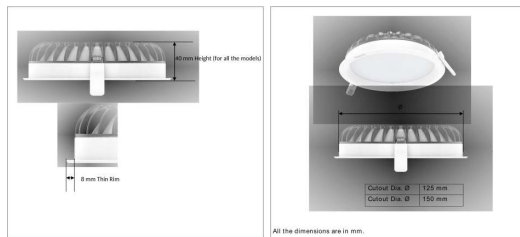

Order code	919515812856
Numerator - Quantity Per Pack	1
Numerator - Packs per outer box	20
Material Nr. (12NC)	919515812856
Net Weight (Piece)	0.280 kg

Warnings and Safety

Dimensional drawing

Product: GreenPerform Sleek
Type: DN295/DN296
Application: Indoor Industrial